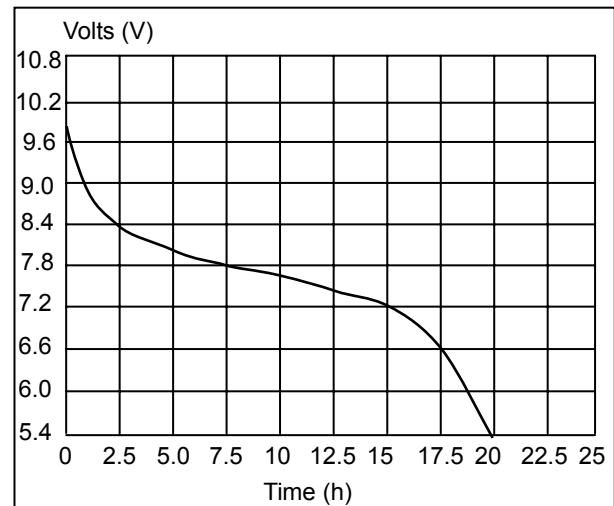

Venom 9V Eco Alkaline Batteries (1pc)

Dimensions (mm)

Data Sheet

Nominal voltage	9.0V
Nominal capacity	500mAh
Standard load	180Ω
Standard discharge	Load 180Ω, 24h/d
End point voltage	4.8V
Operating temperature	-10~40°C
Weight	50g

Discharge Characteristics (20±2°C, RH60±15%)

1. Load 180Ω, 24h/d, EPV 4.8V

2. Load 270Ω, 1h/d, EPV 5.4V

3. Load 620Ω, 2h/d, EPV 5.4V

All data contained herein is for one block and may vary for with specific configuration, subject to change without prior notice. 845623014153, Venom Power