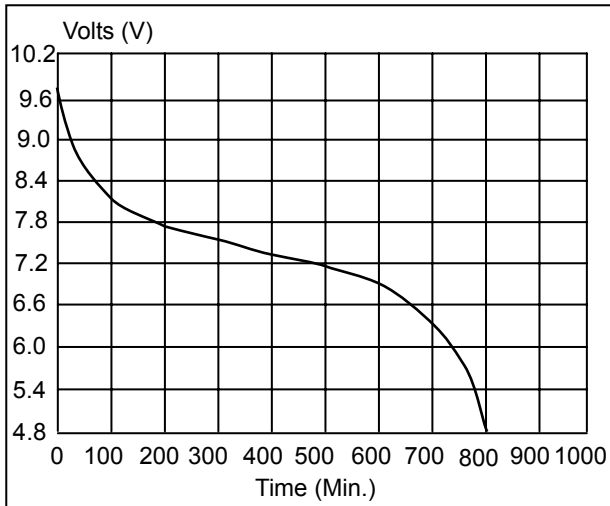

Venom 9V Eco Alkaline Batteries (1pc)

Dimensions (mm)

Data Sheet

Nominal voltage	9.0V
Nominal capacity	500mAh
Standard load	180Ω
Standard discharge	Load 180Ω, 24h/d
End point voltage	4.8V
Operating temperature	-10~40°C
Weight	50g

Discharge Characteristics (20±2°C, RH60±15%)

1. Load 180Ω, 24h/d, EPV 4.8V

2. Load 270Ω, 1h/d, EPV 5.4V

3. Load 620Ω, 2h/d, EPV 5.4V

All data contained herein is for one block and may vary for with specific configuration, subject to change without prior notice. 845623014153, Venom Power