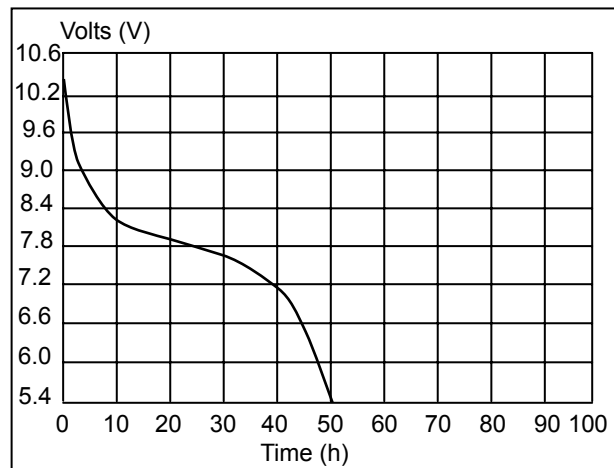

Venom 9V Eco Alkaline Batteries (1pc)

Dimensions (mm)

Data Sheet

Nominal voltage	9.0V
Nominal capacity	500mAh
Standard load	180Ω
Standard discharge	Load 180Ω, 24h/d
End point voltage	4.8V
Operating temperature	-10~40°C
Weight	50g

Discharge Characteristics (20±2°C, RH60±15%)

1. Load 180Ω, 24h/d, EPV 4.8V

2. Load 270Ω, 1h/d, EPV 5.4V

3. Load 620Ω, 2h/d, EPV 5.4V

All data contained herein is for one block and may vary for with specific configuration, subject to change without prior notice. 845623014153, Venom Power