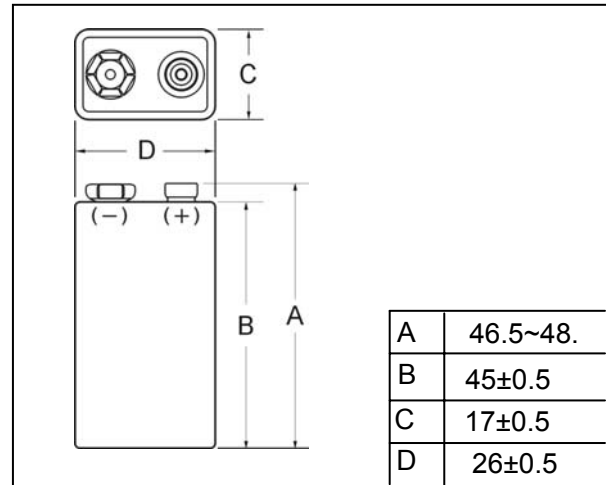

Venom 9V Eco Alkaline Batteries (1pc)

Dimensions (mm)

Data Sheet

Nominal voltage	9.0V
Nominal capacity	500mAh
Standard load	180Ω
Standard discharge	Load 180Ω, 24h/d
End point voltage	4.8V
Operating temperature	-10~40°C
Weight	50g

Discharge Characteristics (20±2°C, RH60±15%)

1. Load 180Ω, 24h/d, EPV 4.8V

2. Load 270Ω, 1h/d, EPV 5.4V

3. Load 620Ω, 2h/d, EPV 5.4V

All data contained herein is for one block and may vary for with specific configuration, subject to change without prior notice. 845623014153, Venom Power